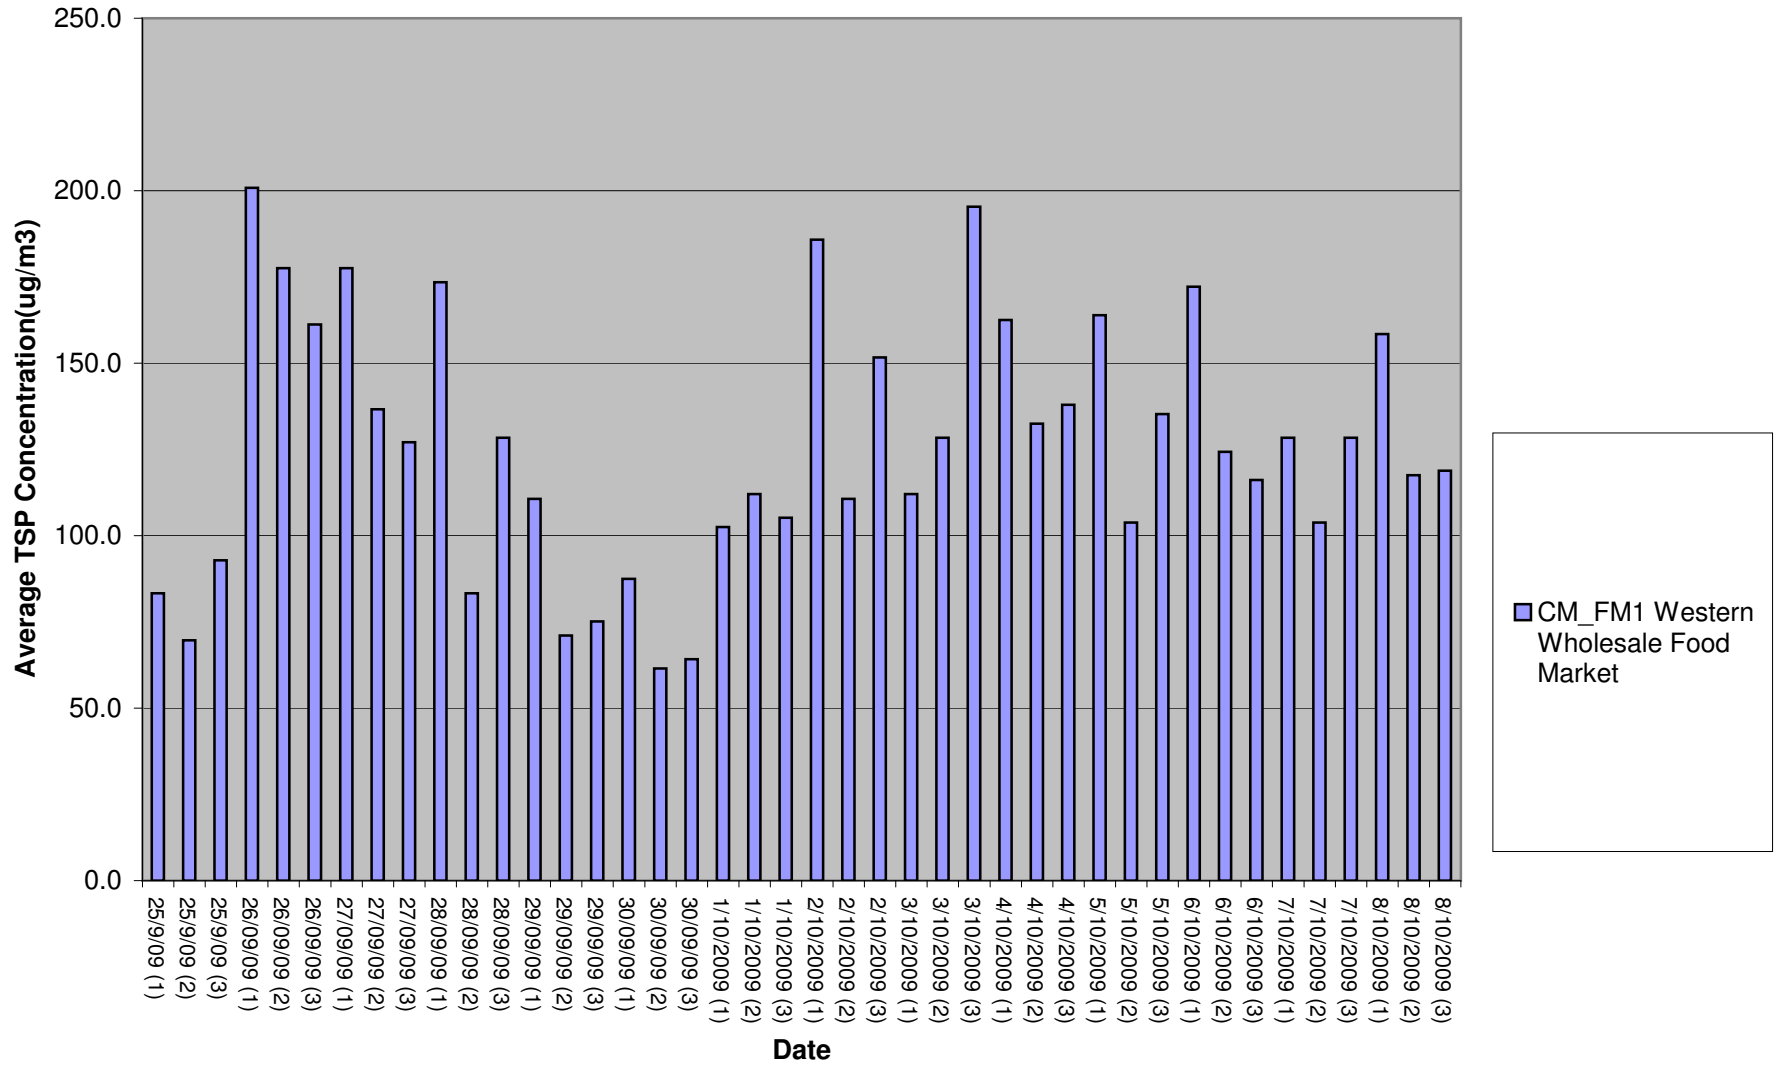

Average 1-Hour TSP Monitoring Data at CM_FM1 Western Wholesale Food Market