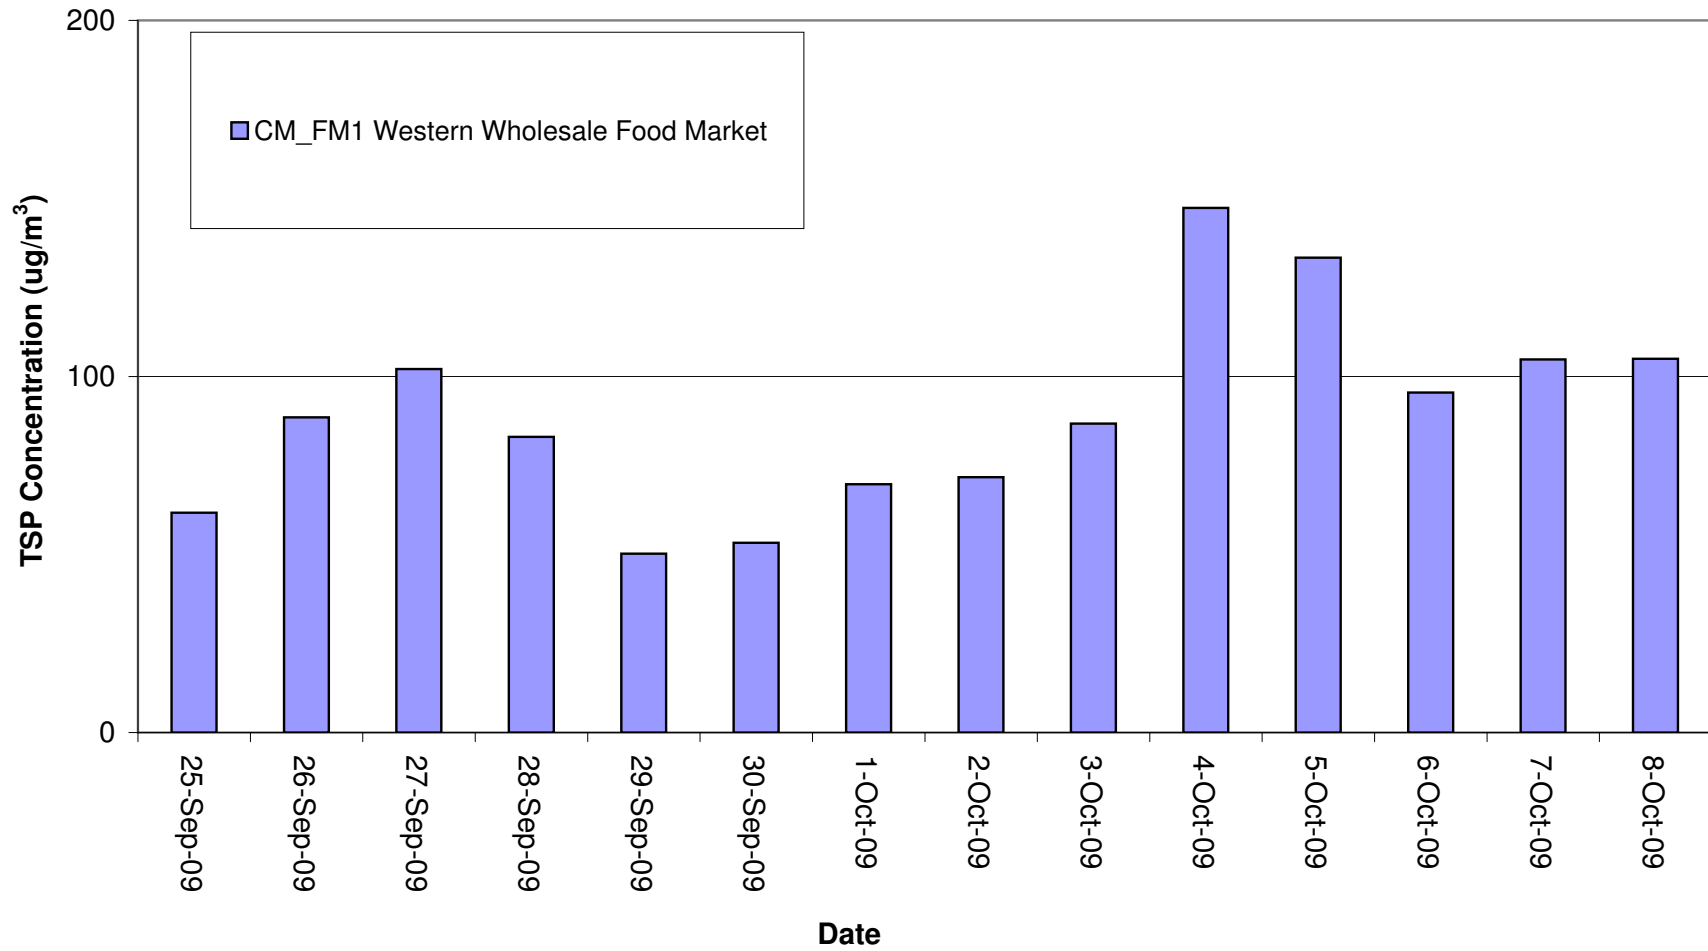

TSP-24 Hours Monitoring Data at CM_FM1 Western Wholesale Food Market