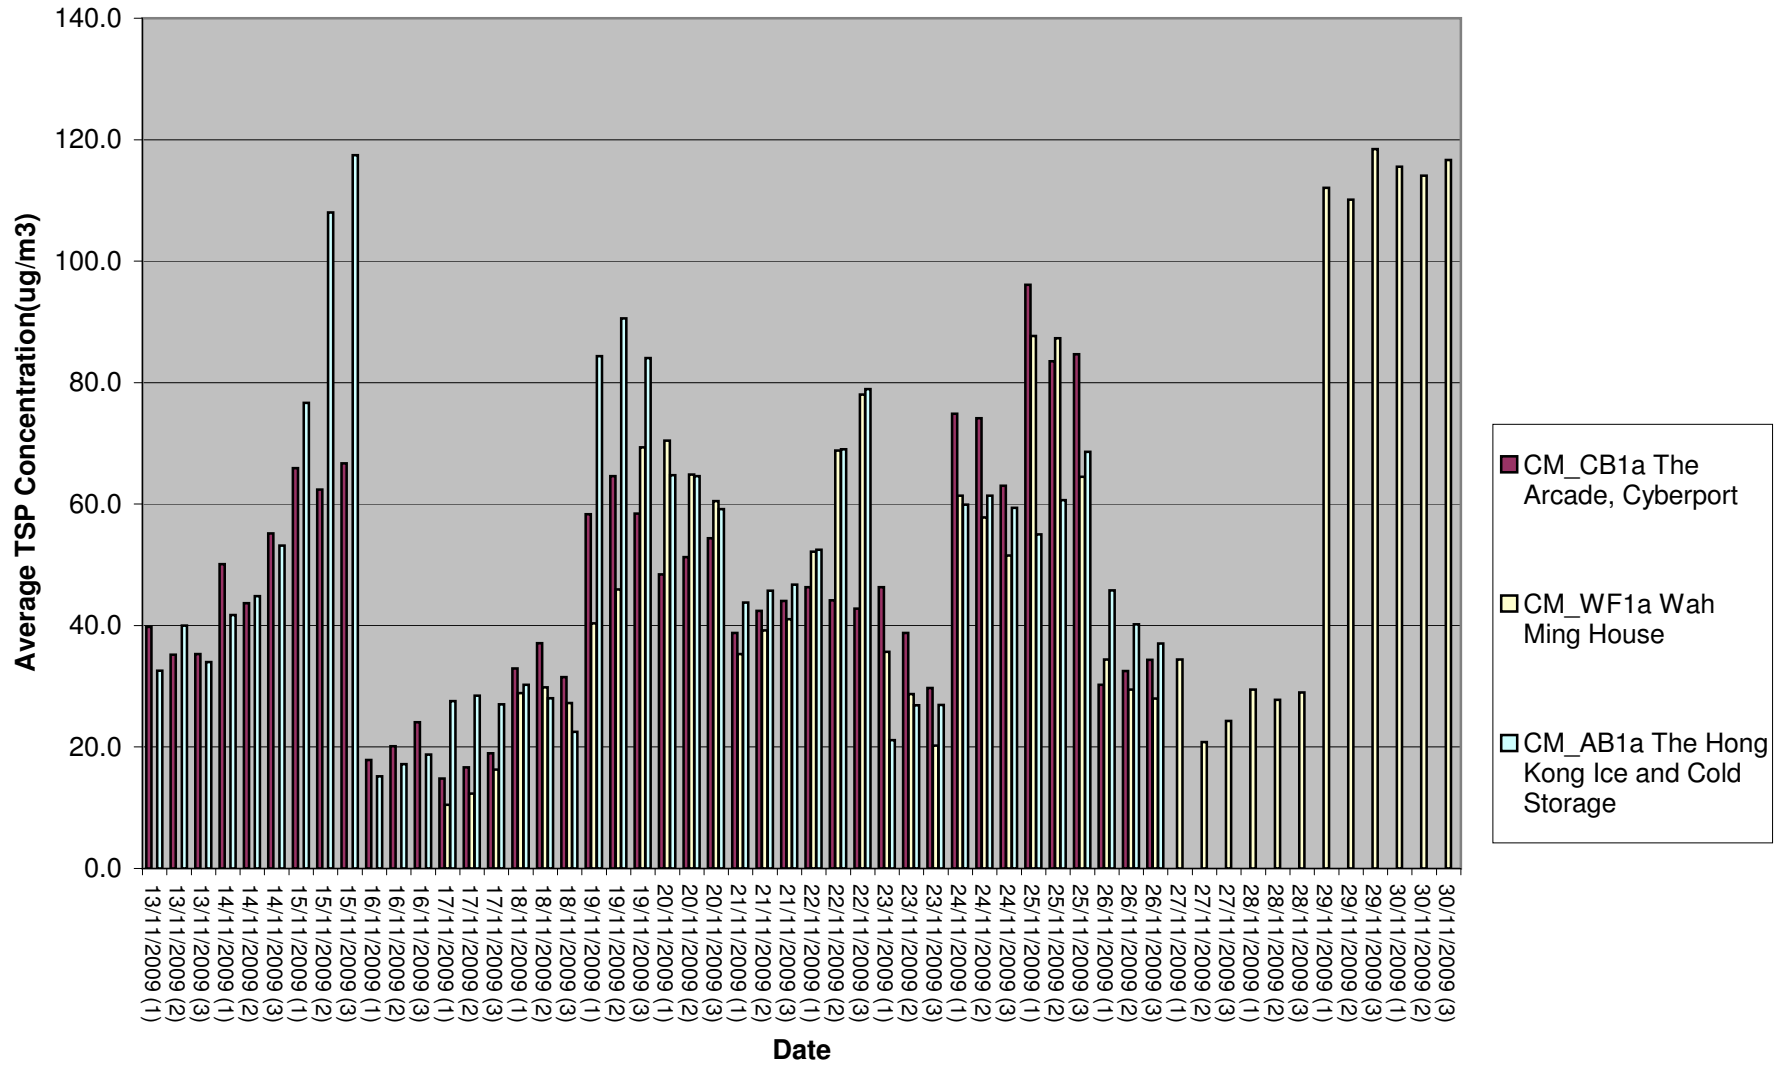

Average 1-Hour TSP Monitoring Data at CM_CB1a The Arcade, Cyberport, CM_WF1a Wah Ming House and CM_AB1a The Hong Kong Ice and Cold Storage